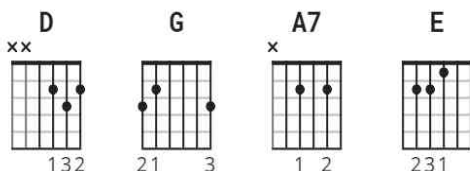

Please Dont Let Me Love You chords by Hank Williams

Tuning: E A D G B E

CHORDS

Please Don't Let Me
Love You - Hank Williams

Tabbed by: Dave S.
Email: prime-prine@hotmail.com

Tuning: Standard

D G
Oh Please don't let me love you
D A7
Just because I'm feelin' blue.
D G
And please don't let me kiss you
D A7 D
'cuz I know you'll be untrue.

A7
Because you're sweet, dear
D
I'll want to love you
E A7
Please stay away from my heart
D G
And please don't let me love you
D A7 D
'cuz I know you'll break my heart

D G
Oh, please, don't call me darling
D A7
When I know you don't love me
D G
And Please don't whisper sweetheart
D A7 D
For I know it just cant be.

A7 D
When I'm lonely I'll want you only
E A7
Where is the dream I once knew?

D G
Oh, please, don't let me love you
D A7 D
'cuz I know you'll be untrue.